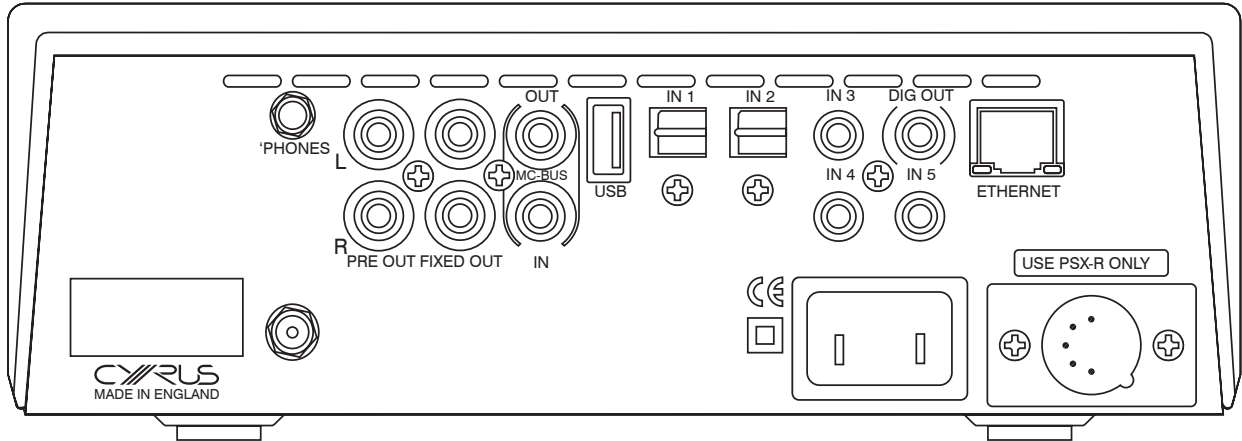

All Cyrus components are manufactured in an advanced die-cast aluminium chassis and this hand finished casework is an integral part of the products' sound. It's not just about good looks; the chassis composition is specifically designed to create an electronically shielded and mechanically vibration-free environment for the sensitive audio circuits which are hung inside the inverted chassis, avoiding unwanted electric currents and secondary magnetic fields so the sound you hear is the very best that it can be.